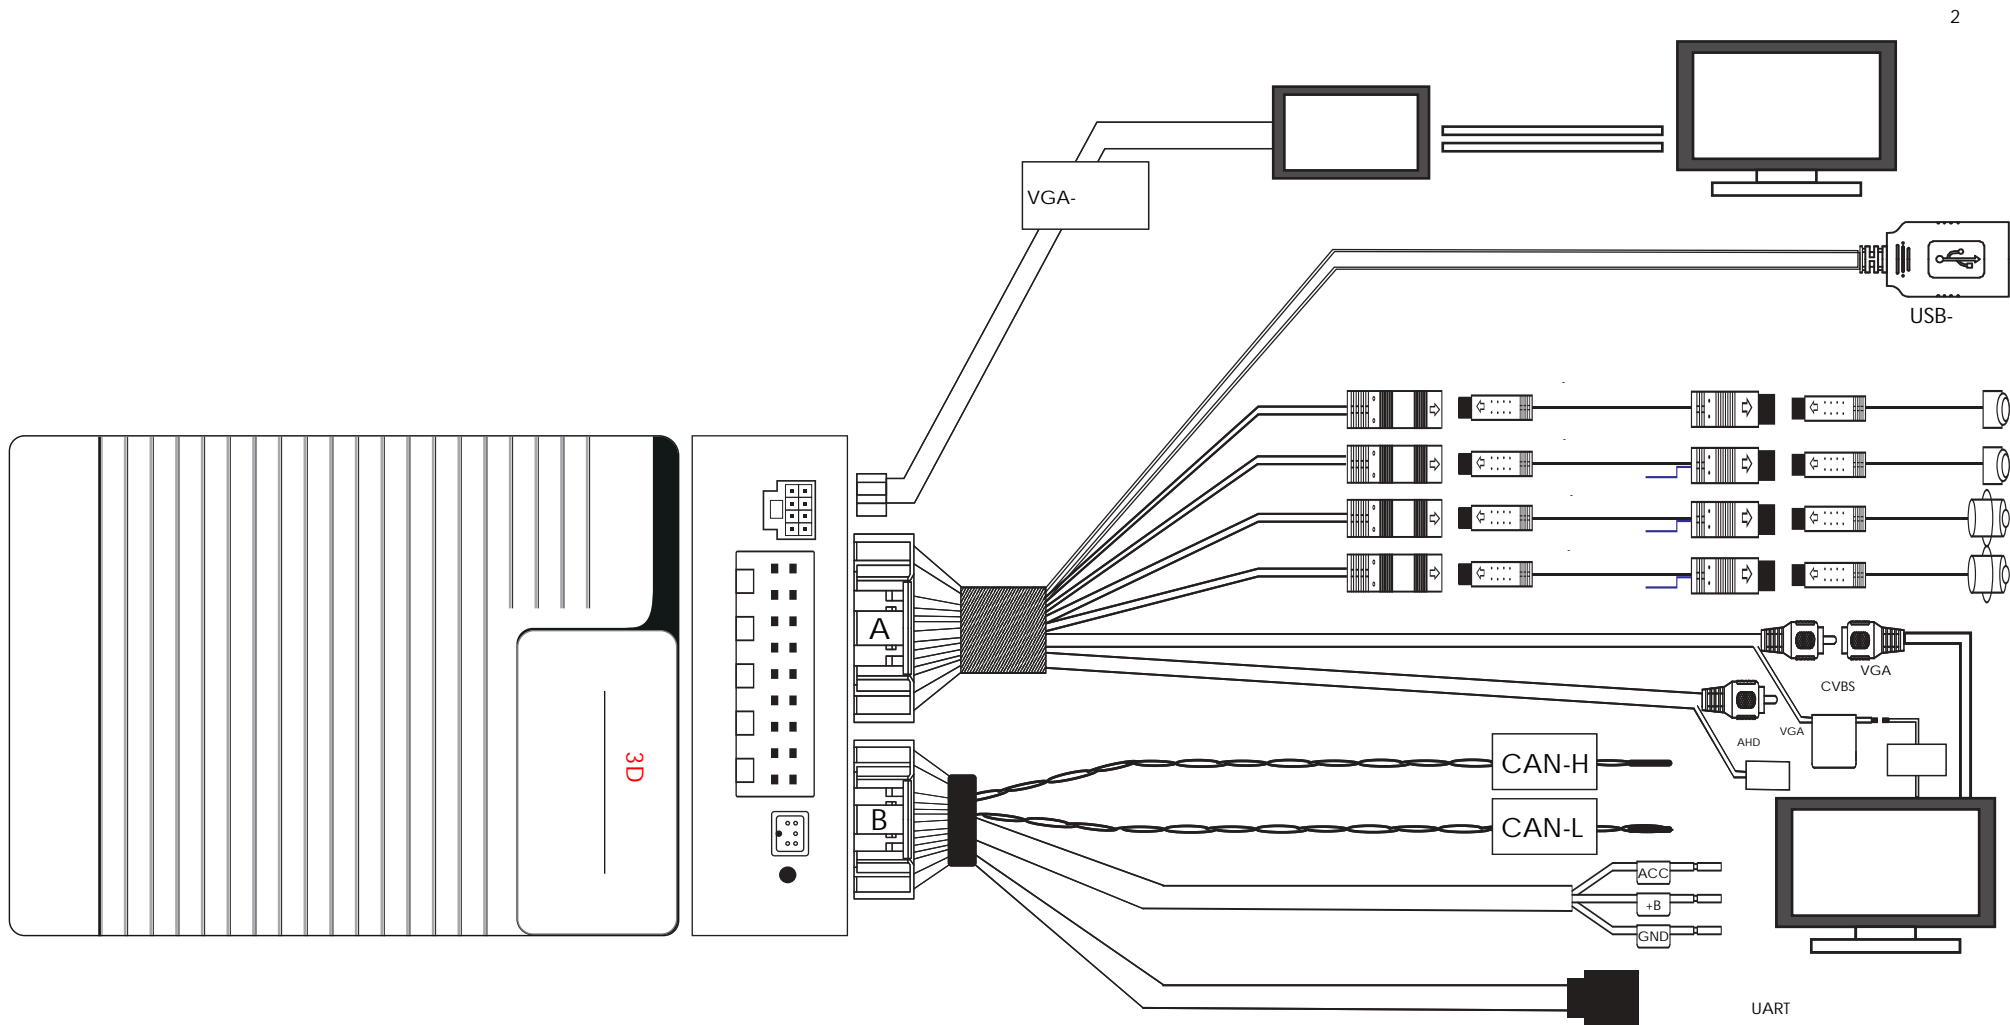

( ) 360 / / / 3D 6000 1:1, ).  
360 ( )

360

|  |  |      |              |
|--|--|------|--------------|
|  | 12 DC                                    |      | 7--28 DC     |
|  | 0.7--12 DC                               | IDDQ | 0.5 mA       |
|  | ≥100MΩ                                   |      | -20°C~+70°C  |
|  | -40°C~+85°C                              |      | CVBS/AHD     |
|  | CVBS/VGA/AHD                             | 1 3  |              |
|  | VGA: 1280*720 30fps/25fps ( )            |      |              |
|  | AHD: 1280*720 30fps/25fps CVBS: NTSC/PAL |      |              |
|  | UART, CAN                                |      |              |
|  |  |      |              |
|  | -30°C~+100°C                             | CMOS | Sony 225     |
|  | A  | ISP- | NVP2431      |
|  | 99.8%                                    |      | 210°         |
|  | PVC                                      |      | 140°         |
|  | +  |      | 6G+1R        |
|  |  |      | 1280H * 720V |
|  |  |      | -40~85°C     |

- 1.
  - 2.
  - 3.
- ( : ),

- 3D panoramic system + [Icons] + Front View
- 3D panoramic system + [Icons] + Left View
- 3D panoramic system + [Icons] + Rear View
- 3D panoramic system + [Icons] + Right View
- 3D panoramic system + [Icons] + Front View Enlargement
- 3D panoramic system + [Icons] + Rear View Enlargement
- 3D panoramic system + [Icons] + Front View Wide Angle
- 3D panoramic system + [Icons] + Rear View Wide Angle
- 3D panoramic system + [Icons] + Front Narrow Mode
- 3D panoramic system + [Icons] + Narrow Mode
- 3D panoramic system + [Icons] + Setting
- 3D panoramic system + [Icons] + Quit