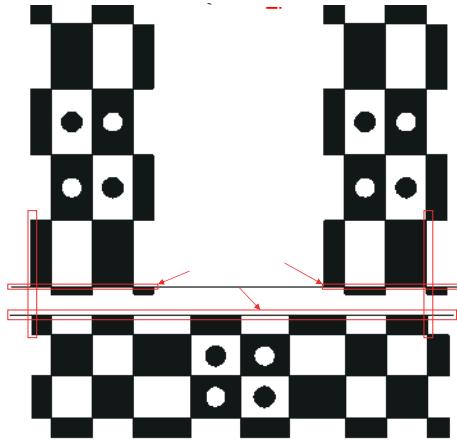

( ) 360 / / / 3D 6000 1:1, ).  
360 ( )

360

|  |  |      |              |
|--|--|------|--------------|
|  | 12 DC                                    |      | 7--28 DC     |
|  | 0.7--12 DC                               | IDDQ | 0.5 mA       |
|  | ≥100MΩ                                   |      | -20°C~+70°C  |
|  | -40°C~+85°C                              |      | CVBS/AHD     |
|  | CVBS/VGA/AHD                             | 1 3  |              |
|  | VGA: 1280*720 30fps/25fps ( )            |      |              |
|  | AHD: 1280*720 30fps/25fps CVBS: NTSC/PAL |      |              |
|  | UART, CAN                                |      |              |
|  |  |      |              |
|  | -30°C~+100°C                             | CMOS | Sony 225     |
|  | A  | ISP- | NVP2431      |
|  | 99.8%                                    |      | 210°         |
|  | PVC                                      |      | 140°         |
|  | +  |      | 6G+1R        |
|  |  |      | 1280H * 720V |
|  |  |      | -40~85°C     |

- 1.
  - 2.
  - 3.
- ( : ),

- 3D panoramic system + [Icons] + Front View
- 3D panoramic system + [Icons] + Left View
- 3D panoramic system + [Icons] + Rear View
- 3D panoramic system + [Icons] + Right View
- 3D panoramic system + [Icons] + Front View Enlargement
- 3D panoramic system + [Icons] + Rear View Enlargement
- 3D panoramic system + [Icons] + Front View Wide Angle
- 3D panoramic system + [Icons] + Rear View Wide Angle
- 3D panoramic system + [Icons] + Front Narrow Mode
- 3D panoramic system + [Icons] + Narrow Mode
- 3D panoramic system + [Icons] + Setting
- 3D panoramic system + [Icons] + Quit